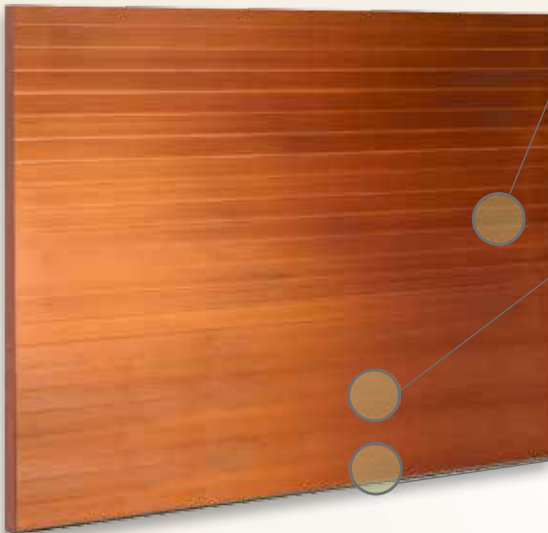

Built better from the inside out

Foamed-in-place polyurethane insulation

with an R-value* of 7.6 helps control costly heat loss and gain. This type of insulation can diminish street noise and provides for quieter door operation.

Designed with award-winning safety and technology features

including pinch-resistant door panels.

Bulb-type bottom weather seal

guards against wind and rain while providing a cushion when closing.

*Overhead Door Corporation uses a calculated door section R-value for our insulated doors.

Model 984 7' high, Horizontal V-groove, red oak stain

Fiberglass exterior

Utilizes Therma-Tru™ AccuGrain™ technology for the beauty of wood without the maintenance.

Factory installed powder-coated hardware

Ensures proper alignment and smoother operation with a clean interior appearance.

Wind load and custom options available upon request.

Let us make your dream a reality. Our fiberglass doors will add warmth and ambiance to the façade of any home. After selecting the panel style and adding personal touches like window and glass design and decorative hardware, the finished garage entry is sure to reflect the best of personal style and unmatched elegance.