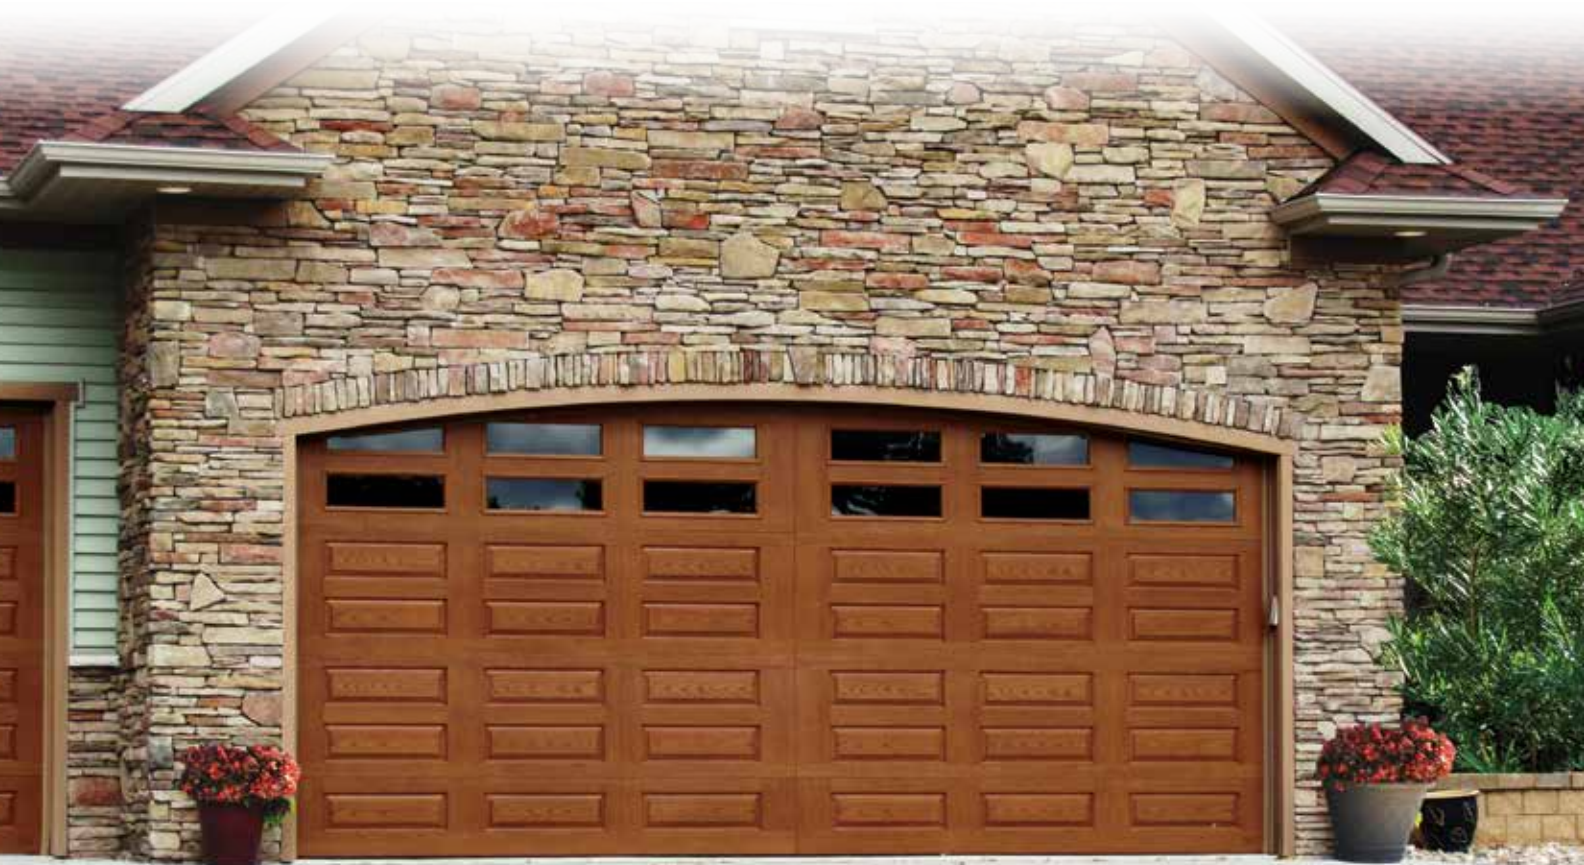

Impression COLLECTION[®]

Fiberglass exterior captures the finest wood-grain texture with less maintenance than natural wood.

The Genuine. The Original.

Cover image: Model 983 7' high Vertical Slat panel, Cherry stain with 6 Window
Image above: Model 981 8' high Vertical Raised panel, Gray stain with window panel

Impression Collection® doors have been magnificently engineered with an artfully molded wood-grain fiberglass surface concealing durable steel construction.

Model 982 8' high Horizontal Raised panel, Red Oak stain with window panel