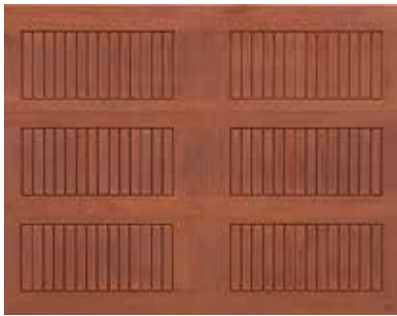

Transform Your Home with the DoorView® visualization tool.

Go to overheaddoor.com to try our on-line interactive software tool that lets you visualize what your home would look like with a garage door from Overhead Door. Contact your local Overhead Door Distributor for more information and to receive a quote.

Limited Warranty.

Impression Collection® garage doors are backed by a limited lifetime warranty on steel backer and a three-year limited warranty against delamination.*

* Warranties vary by model, and are available upon request. See full text of warranty for details.

The Genuine. The Original.

Since 1921, Overhead Door Corporation has not only raised the standards of excellence for the industry – we’ve created them. Overhead Door created the first upward-acting door in 1921 and the first electric garage door opener in 1926.

Today, our network of over 400 Overhead Door Distributors are still leading the way with innovative solutions and unmatched installation, service and support. So look for the Red Ribbon. It’s your guarantee that you’re getting the genuine, the original Overhead Door.

SOLD AND DISTRIBUTED BY:

The Genuine. The Original.

2501 S. State Hwy. 121 Bus., Suite 200, Lewisville, TX 75067
1-800-929-DOOR • sales@overheaddoor.com
www.OverheadDoor.com